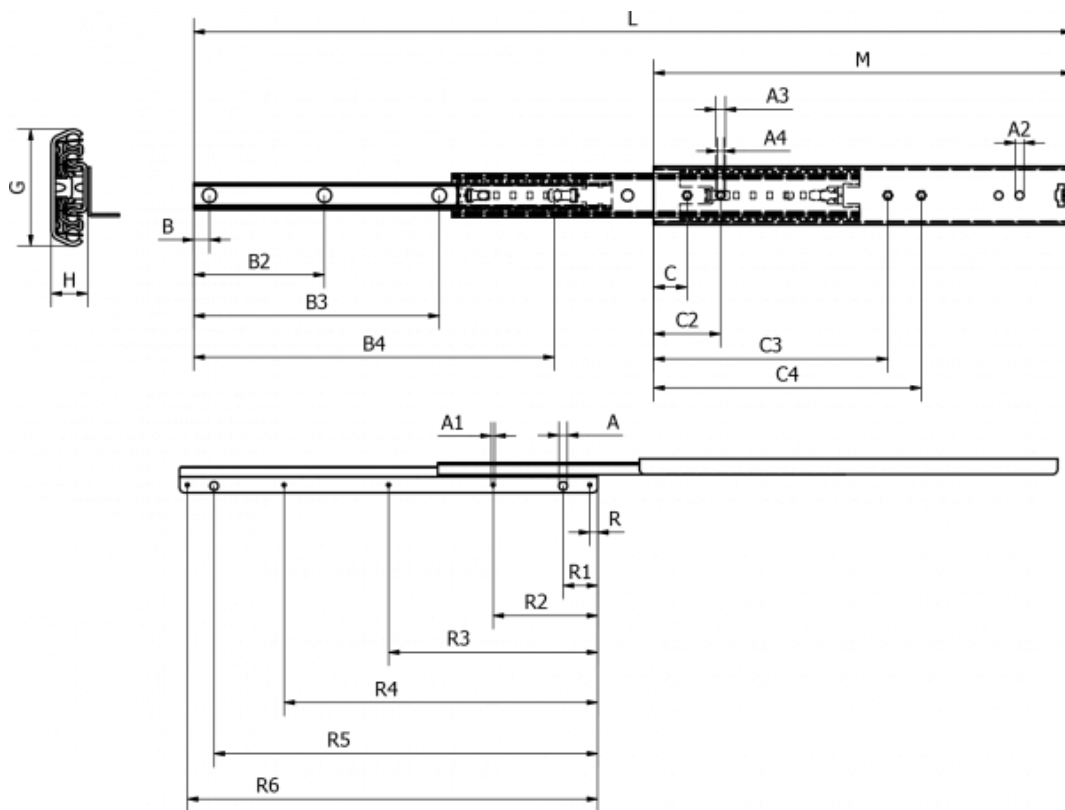

# Data Sheet

Article number: 11112S86

Description: Thomas Regout Telescopic Slide 11112S85 ULF HD S, 3-piece  
Length 500 mm / load cap. 75 kg / extension 506 mm

## Measures

A	B4	Load capacity side mounted	R6
A1	C	M	
A2	C2	R	
A3	C3	R1	
A4	C4	R2	
B	G	R3	
B2	H	R4	
B3	L	R5	